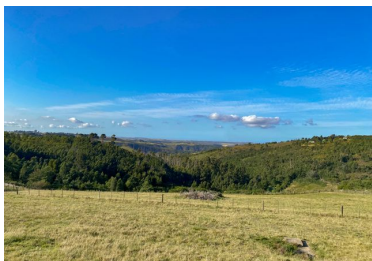

R6,600,000

Web Ref SIR111433

Charming Smallholding in Mossel Bay Rural, Near Friemersheim!

Discover the serenity of rural living with this picturesque smallholding located just 4.5 km from the tar road in the beautiful Mossel Bay Rural area, close to Friemersheim. This property offers the perfect blend of comfort, sustainability, and agricultural potential, making it an ideal escape from city life or a fulfilling hobby farm.

The primary structure on the property measures 12x20 meters, thoughtfully divided into a cozy home and a practical shed. The house features an open-plan living and dining area, providing a spacious and airy feel perfect for both relaxation and entertaining. Step outside onto the wooden deck to soak in the stunning views of the surrounding countryside and farms. The main bedroom has its own en-suite bathroom, offering added privacy and convenience, while a guest bathroom is located on the same...

Bedrooms 1
Bathrooms 1.5
Land Size 7Ha
Rates R200

Extras
Smallholding Shed Live Stock Farm
Piped Gas Deck Staircase Loft
Spacious Loft En Suite Shower Toilet
Basin Bath Water Tanks Borehole
Built in Wardrobes Lifestyle ...