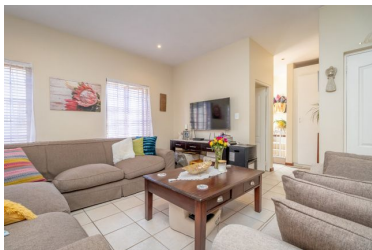

New Listing - Blackheath

This stunning 3-bedroom double-storey cluster is a must-see. Situated in a secure estate, this home is 172 sqm under roof with a lovely entertainment area.

- 3 Bedrooms
- 2 Bathrooms – main en-suite
- Entrance hall
- Storeroom under stairs
- Guest loo
- Open plan Lounge & dining area
- Kitchen open plan
- Under counter oven with Stove hob
- Space for 2 appliances
- Washing machine connections in garage
- Scullery area
- Dining room opens onto a covered entertainment area
- Built-in Braai
- Blinds on the side

Bedrooms	3
Bathrooms	2.5
Floor Size	172m²
Garages	2
Rates	R1,234
Levies	R2,437

Tel: 011 476 8303
Mobile: 083 399 4113
melindasr@sothebysrealty.co.za