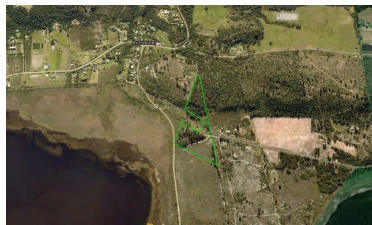

R3,850,000

Web Ref SIR110212

Vacant Land in Rondevlei

Your blank canvas awaits...

This stunning Rondevlei plot offers you all the privacy and tranquility the Garden Route has to offer.

Sandwiched between San Parks & a private nature conservancy, this 7Ha land offers you many opportunities.

Mostly sought after flat land. Possibilities for horses and many horse friendly areas and outrides in area.

Come create your off-grid dream in the midst of peace and beauty.

Land Size 7Ha

Joletta Eichweber