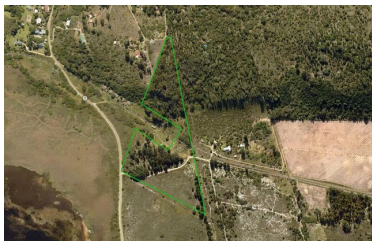

R3,850,000

Web Ref SIR110212

Vacant Land in Rondevlei

Your blank canvas awaits...

This stunning Rondevlei plot offers you all the privacy and tranquility the Garden Route has to offer.

Sandwiched between San Parks & a private nature conservancy, this 7Ha land offers you many opportunities.

Mostly sought after flat land. Possibilities for horses and many horse friendly areas and outrides in area.

Come create your off-grid dream in the midst of peace and beauty.

Land Size 7Ha

Joletta Eichweber